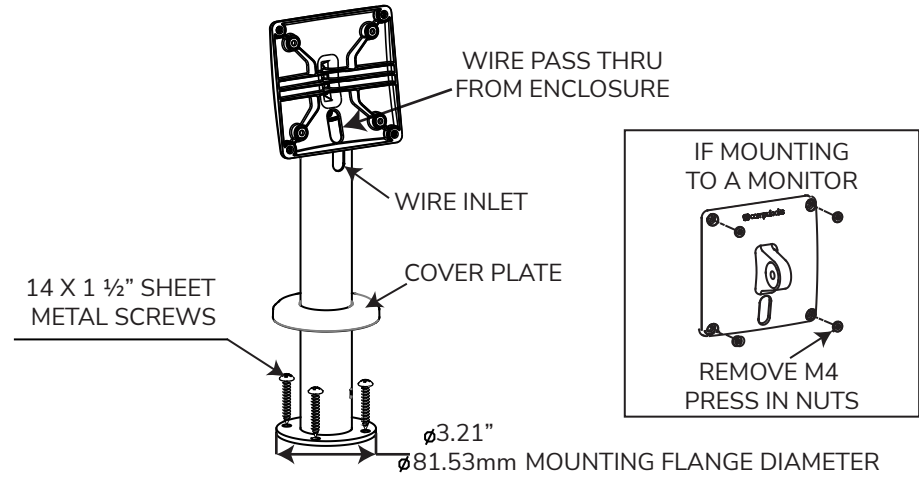

Apex Enclosure

Keys

Assembly Instructions

Installation On Counter Top

1

2

3

4

IN THE BOX

Hardware Kit

Fixed Pole Stand

ACCESSORIES

Adhesive Base

Single Add On Bracket

Free Standing Base

Assembly Instructions