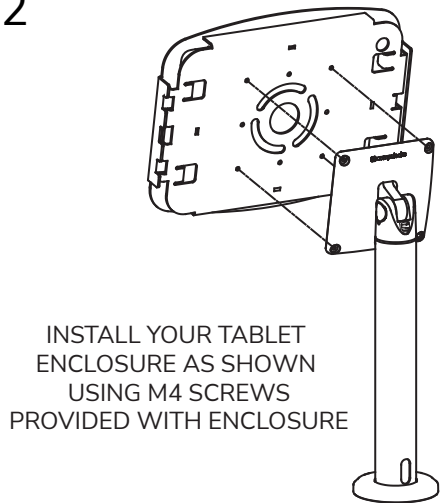

Apex Enclosure

Keys

Assembly Instructions

Installation On Counter Top

1

2

3

4

IN THE BOX

Hardware Kit

Fixed Pole Stand

ACCESSORIES

Adhesive Base

Single Add On Bracket

Free Standing Base

Assembly Instructions