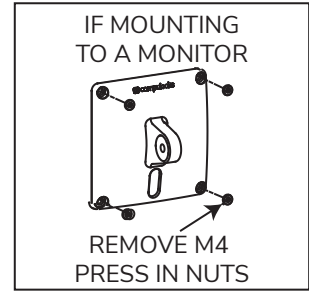

Apex Enclosure

Keys

Assembly Instructions

Installation On Counter Top

1

2

3

4

IN THE BOX

Hardware Kit

Fixed Pole Stand

ACCESSORIES

Adhesive Base

Single Add On Bracket

Free Standing Base

Assembly Instructions